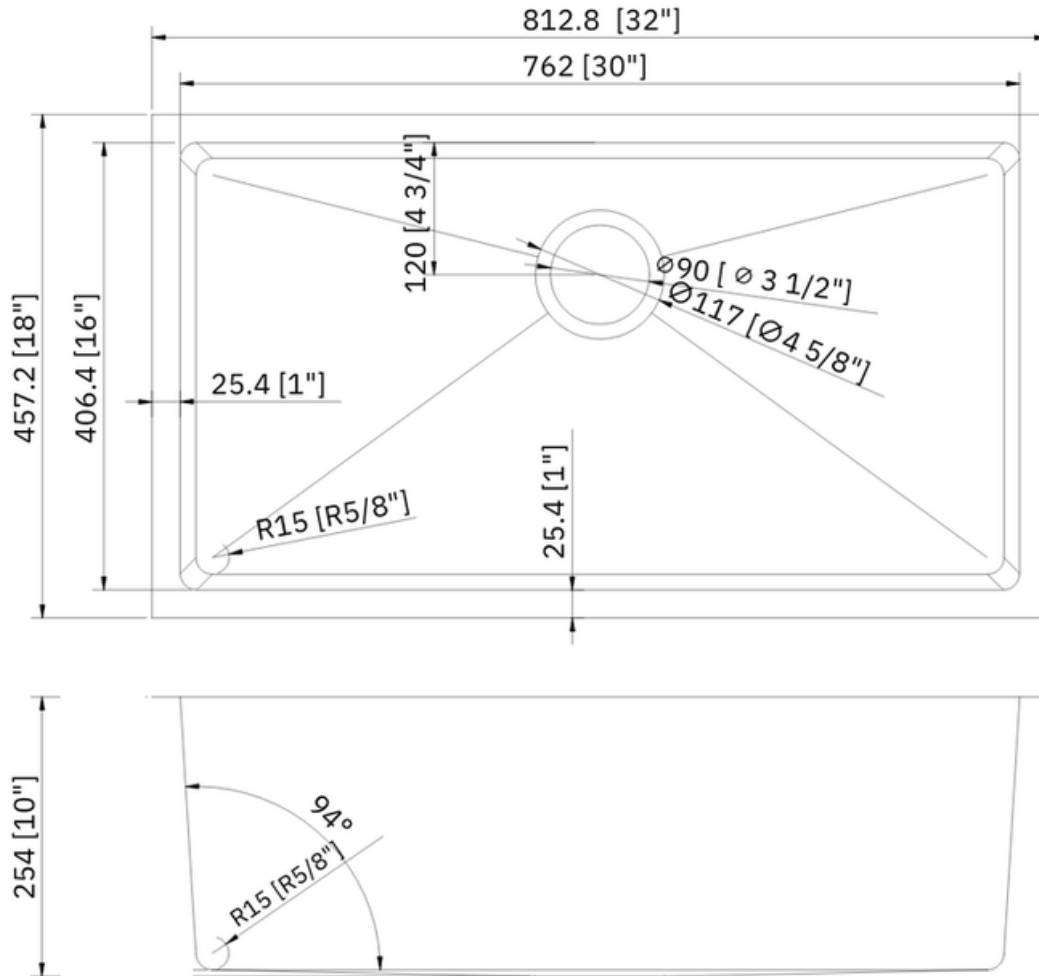

PL-HA115 R15
Handmade Series
Stainless Steel Sink

Features

- Single Bowl
- Handcrafted Corners
- Fitted Sound Deadening Pads
- Creases at the Bottom
Promote Quick Draining
- Deep 10" Bowl Depth

Material

- 16-Gauge Stainless Steel

Installation

- Undermount

6140 Ulmerton Road Clearwater, FL 33760

Phone: (727) 388-9895

Fax: (727) 362-1281

For the most current Specification Sheet, go to www.pelicansinks.com

Technical Information

All product dimensions are nominal

Exterior Measurements: 32" x 18" x 10"

Interior Measurements: 30" x 16" x 10"

Bowl Configuration: Single

Installation Information

Install this product according to the installation instructions.

Limited Lifetime Warranty